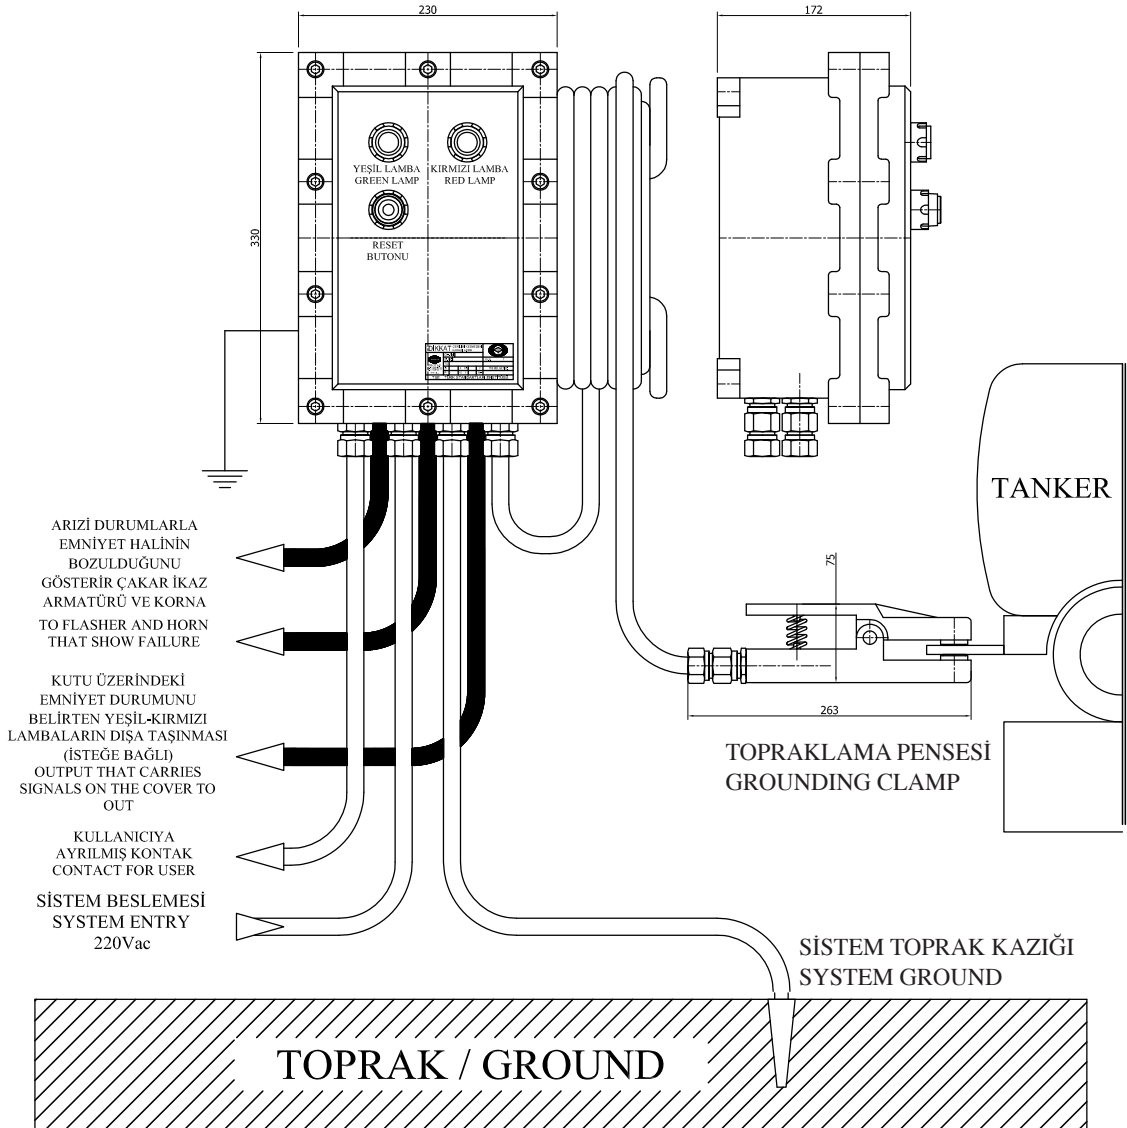

TOPRAKLAMA CİHAZI ve PENSESİ

GROUNDING SYSTEM and CLAMP

PTC

Rakor, pense ve 8 metre kablo dahildir / Cable gland, grounding clamp and 8 meter long cable included
 Topraklama cihazı veya pensesi ayrı temin edilebilir / Earthing device and grounding clamp can be provided individually
 Ortalama ağırlık / Approximate weight: 16.00 kg
 Malzeme/Material: Alüminyum ETIAL 140